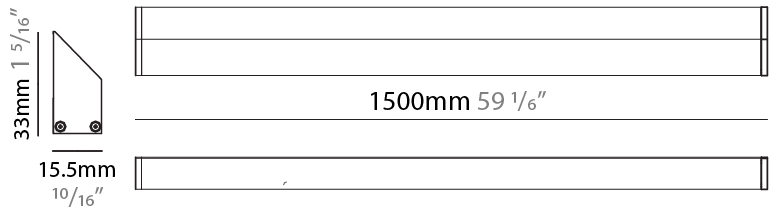

PROJECT	_____
TYPE	_____
SPECIFIER	_____
QUANTITY	_____
DATE	_____

IWASH SURFACE

A1250008- -

base number   Color   Lens
Temperature   Options

1. To build a product code in our configurator select the specify button on the base model # product page
2. To build a manual product code on this datasheet choose from the options listed below in blue font and add the suffix to the base model #

GENERAL

Series: iWash
Brand: Unonovesette
Division: Architectural
Mounting Type: Surface
Mounting Location: Under Cabinet
Subcategory: Profile

PHYSICAL

Shape: Rectangle
Length (mm): 1500
Length (in): 59
Width (mm): 15.5
Width (in): 3/5
Height (mm): 33
Height (in): 1 2/7
Light Distribution: Asymmetric
Weight (kg): 0.51
Weight (lbs): 1.12
Diffuser: Opal / Transparent PMMA
Fixture Finish: ANA
Fixture Material: Extruded Aluminum
Cable Details: 450 mm cable 2x0.5 mm2

ELECTRICAL

Lamp Type: LED
Input Wattage (W): 30
Total Output Wattage (W): 26.7
Dimming: Non-Dimming / Phase Dimming (120Vac only) / 0-10V Dimming
Driver Included: No
Driver Location: Remote
Driver Type: Constant Voltage - 120 / 277Vac
Driver Class: Class 2
Input Voltage (V): 120 - 277
Output Voltage (V): 24

LED

Color Temperature (°K): 2700 / 3000 / 4000
Max. Delivered Lumen (lm): 1800
CRI: >85 CRI
Lamp Life (hrs): 100000

OPTICAL

Optic°: 95

RATINGS AND CERTIFICATIONS

Certified By: Certified for North American Standards
IP rating: IP40